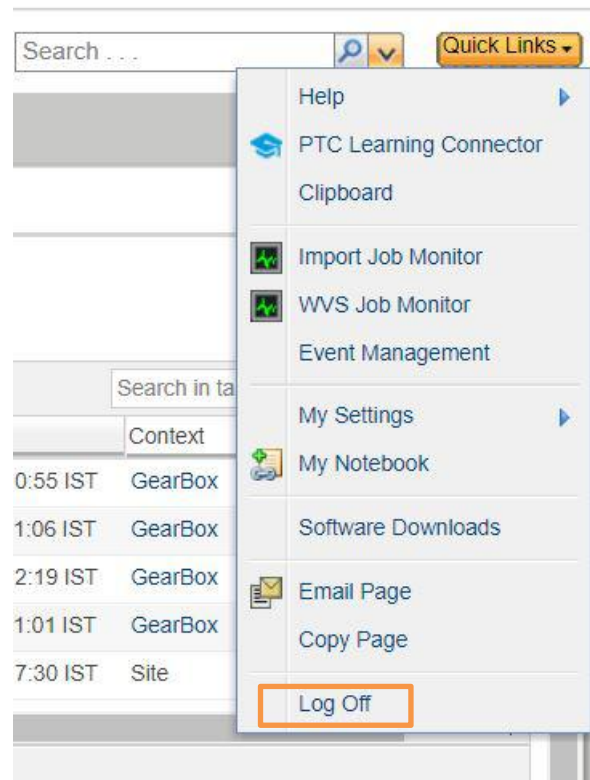

### About LogOff Functionality

**LogOff Functionality** is a customized feature in Windchill helps the users to Login to Windchill using various credentials without ending the browser session. Log Off option will be available in Quick Links where an user can Log out safely without ending the browser session. The Security will be enhanced as the user can able to logout after his work has been completed.

### Log Off Option in Quick Links

[Click here for the Sample Video](#)